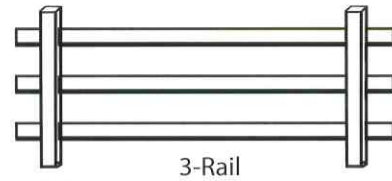

COUNTRY[®] ESTATE

FENCE, DECK & RAILING

Uwchland, PA

Post, Rail & Board Styles

Split Rail

- Locust Posts and Hemlock Rails
-or-
- Pressure Treated Posts & Rails

**Black & Green Welded Wire
Available for all Styles**

Slip Board

- Pressure Treated Pine Posts & Rails

Nail On Post & Board

- Pressure Treated Pine Posts & Rails

White Cedar Round Post & Rail

- White Cedar Round Posts & Rails (Paddle End)

**COUNTRY
ESTATE**
FENCE, DECK & RAILING