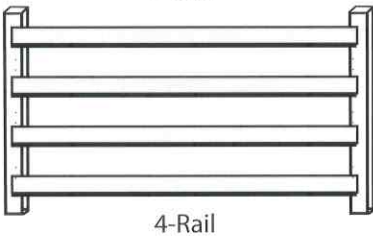

COUNTRY[®] ESTATE

FENCE, DECK & RAILING

Uwchland, PA

Post, Rail & Board Styles

Split Rail

- Locust Posts and Hemlock Rails
-or-
- Pressure Treated Posts & Rails

**Black & Green Welded Wire
Available for all Styles**

Slip Board

- Pressure Treated Pine Posts & Rails

Nail On Post & Board

- Pressure Treated Pine Posts & Rails

White Cedar Round Post & Rail

- White Cedar Round Posts & Rails (Paddle End)

**COUNTRY
ESTATE**
FENCE, DECK & RAILING