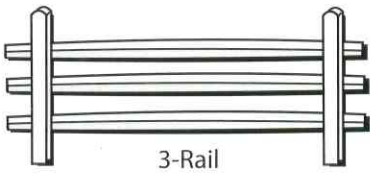

COUNTRY[®] ESTATE

FENCE, DECK & RAILING

Uwchland, PA

Post, Rail & Board Styles

Split Rail

- Locust Posts and Hemlock Rails
-or-
- Pressure Treated Posts & Rails

**Black & Green Welded Wire
Available for all Styles**

Slip Board

- Pressure Treated Pine Posts & Rails

Nail On Post & Board

- Pressure Treated Pine Posts & Rails

White Cedar Round Post & Rail

- White Cedar Round Posts & Rails (Paddle End)

**COUNTRY
ESTATE**
FENCE, DECK & RAILING