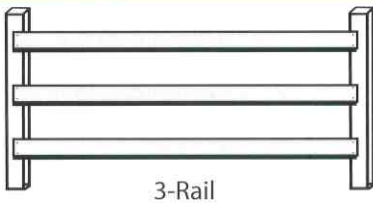

COUNTRY[®] ESTATE

FENCE, DECK & RAILING

Uwchland, PA

Post, Rail & Board Styles

Split Rail

- Locust Posts and Hemlock Rails
-or-
- Pressure Treated Posts & Rails

**Black & Green Welded Wire
Available for all Styles**

Slip Board

- Pressure Treated Pine Posts & Rails

Nail On Post & Board

- Pressure Treated Pine Posts & Rails

White Cedar Round Post & Rail

- White Cedar Round Posts & Rails (Paddle End)

**COUNTRY
ESTATE**
FENCE, DECK & RAILING