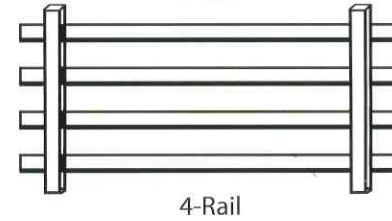

COUNTRY[®] ESTATE

FENCE, DECK & RAILING

Uwchland, PA

Post, Rail & Board Styles

Split Rail

- Locust Posts and Hemlock Rails
-or-
- Pressure Treated Posts & Rails

**Black & Green Welded Wire
Available for all Styles**

Slip Board

- Pressure Treated Pine Posts & Rails

Nail On Post & Board

- Pressure Treated Pine Posts & Rails

White Cedar Round Post & Rail

- White Cedar Round Posts & Rails (Paddle End)

**COUNTRY
ESTATE**
FENCE, DECK & RAILING